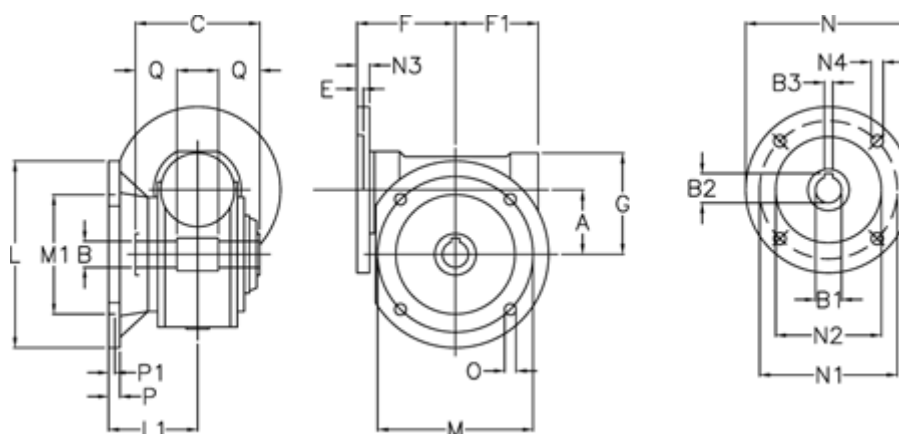

Data Sheet

Article number: 3902185010560

Description: Worm gear
VF 185-FC1-10-180B5, without lubrication

Measures

A	= 185.4	F1	= 205	N2	= 250
B	= 60 H7	G	= 267	N3	= 18
B1 E7	= 48	L	= 400	N4	= 18
B2	= 51.2	L1	= 155.5	O	= 22
B3 H9	= 14	M	= 350	P	= 22
C	= 190	M1	= 280	P1	= 13
E	= 4	N	= 350	Q	= 65
F	= 217	N1	= 300		